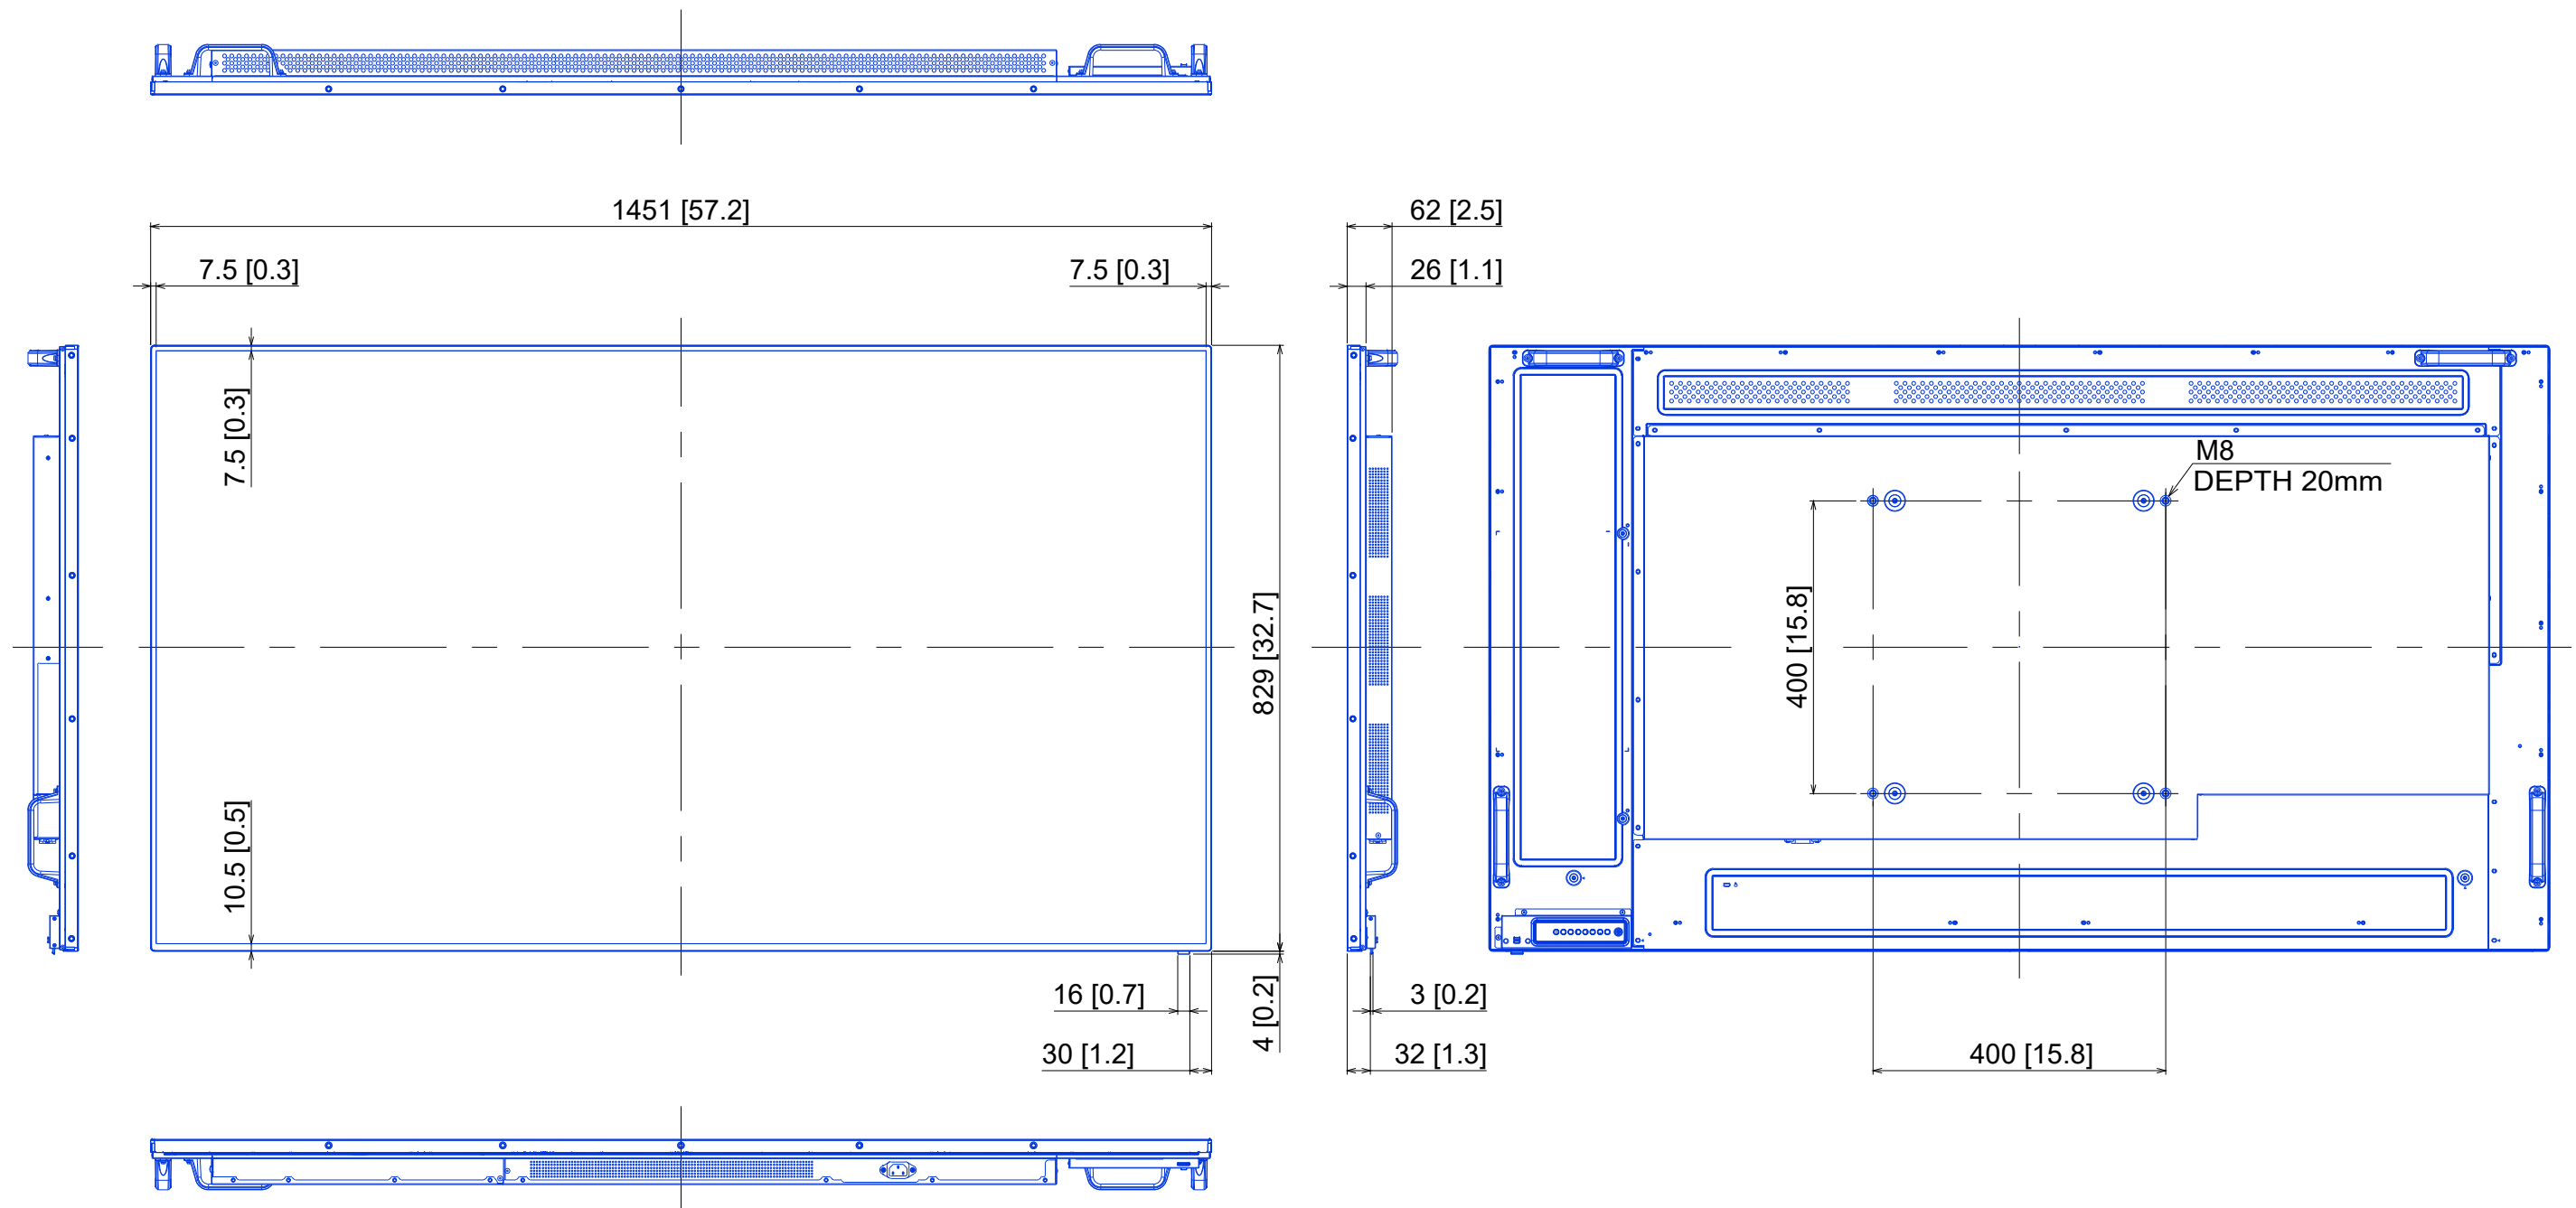

65-inch FULL HD LCD Display TH-65LFE8

22-APRIL-2015

Unit : mm [inches]

Design and specification subject to change without notice.