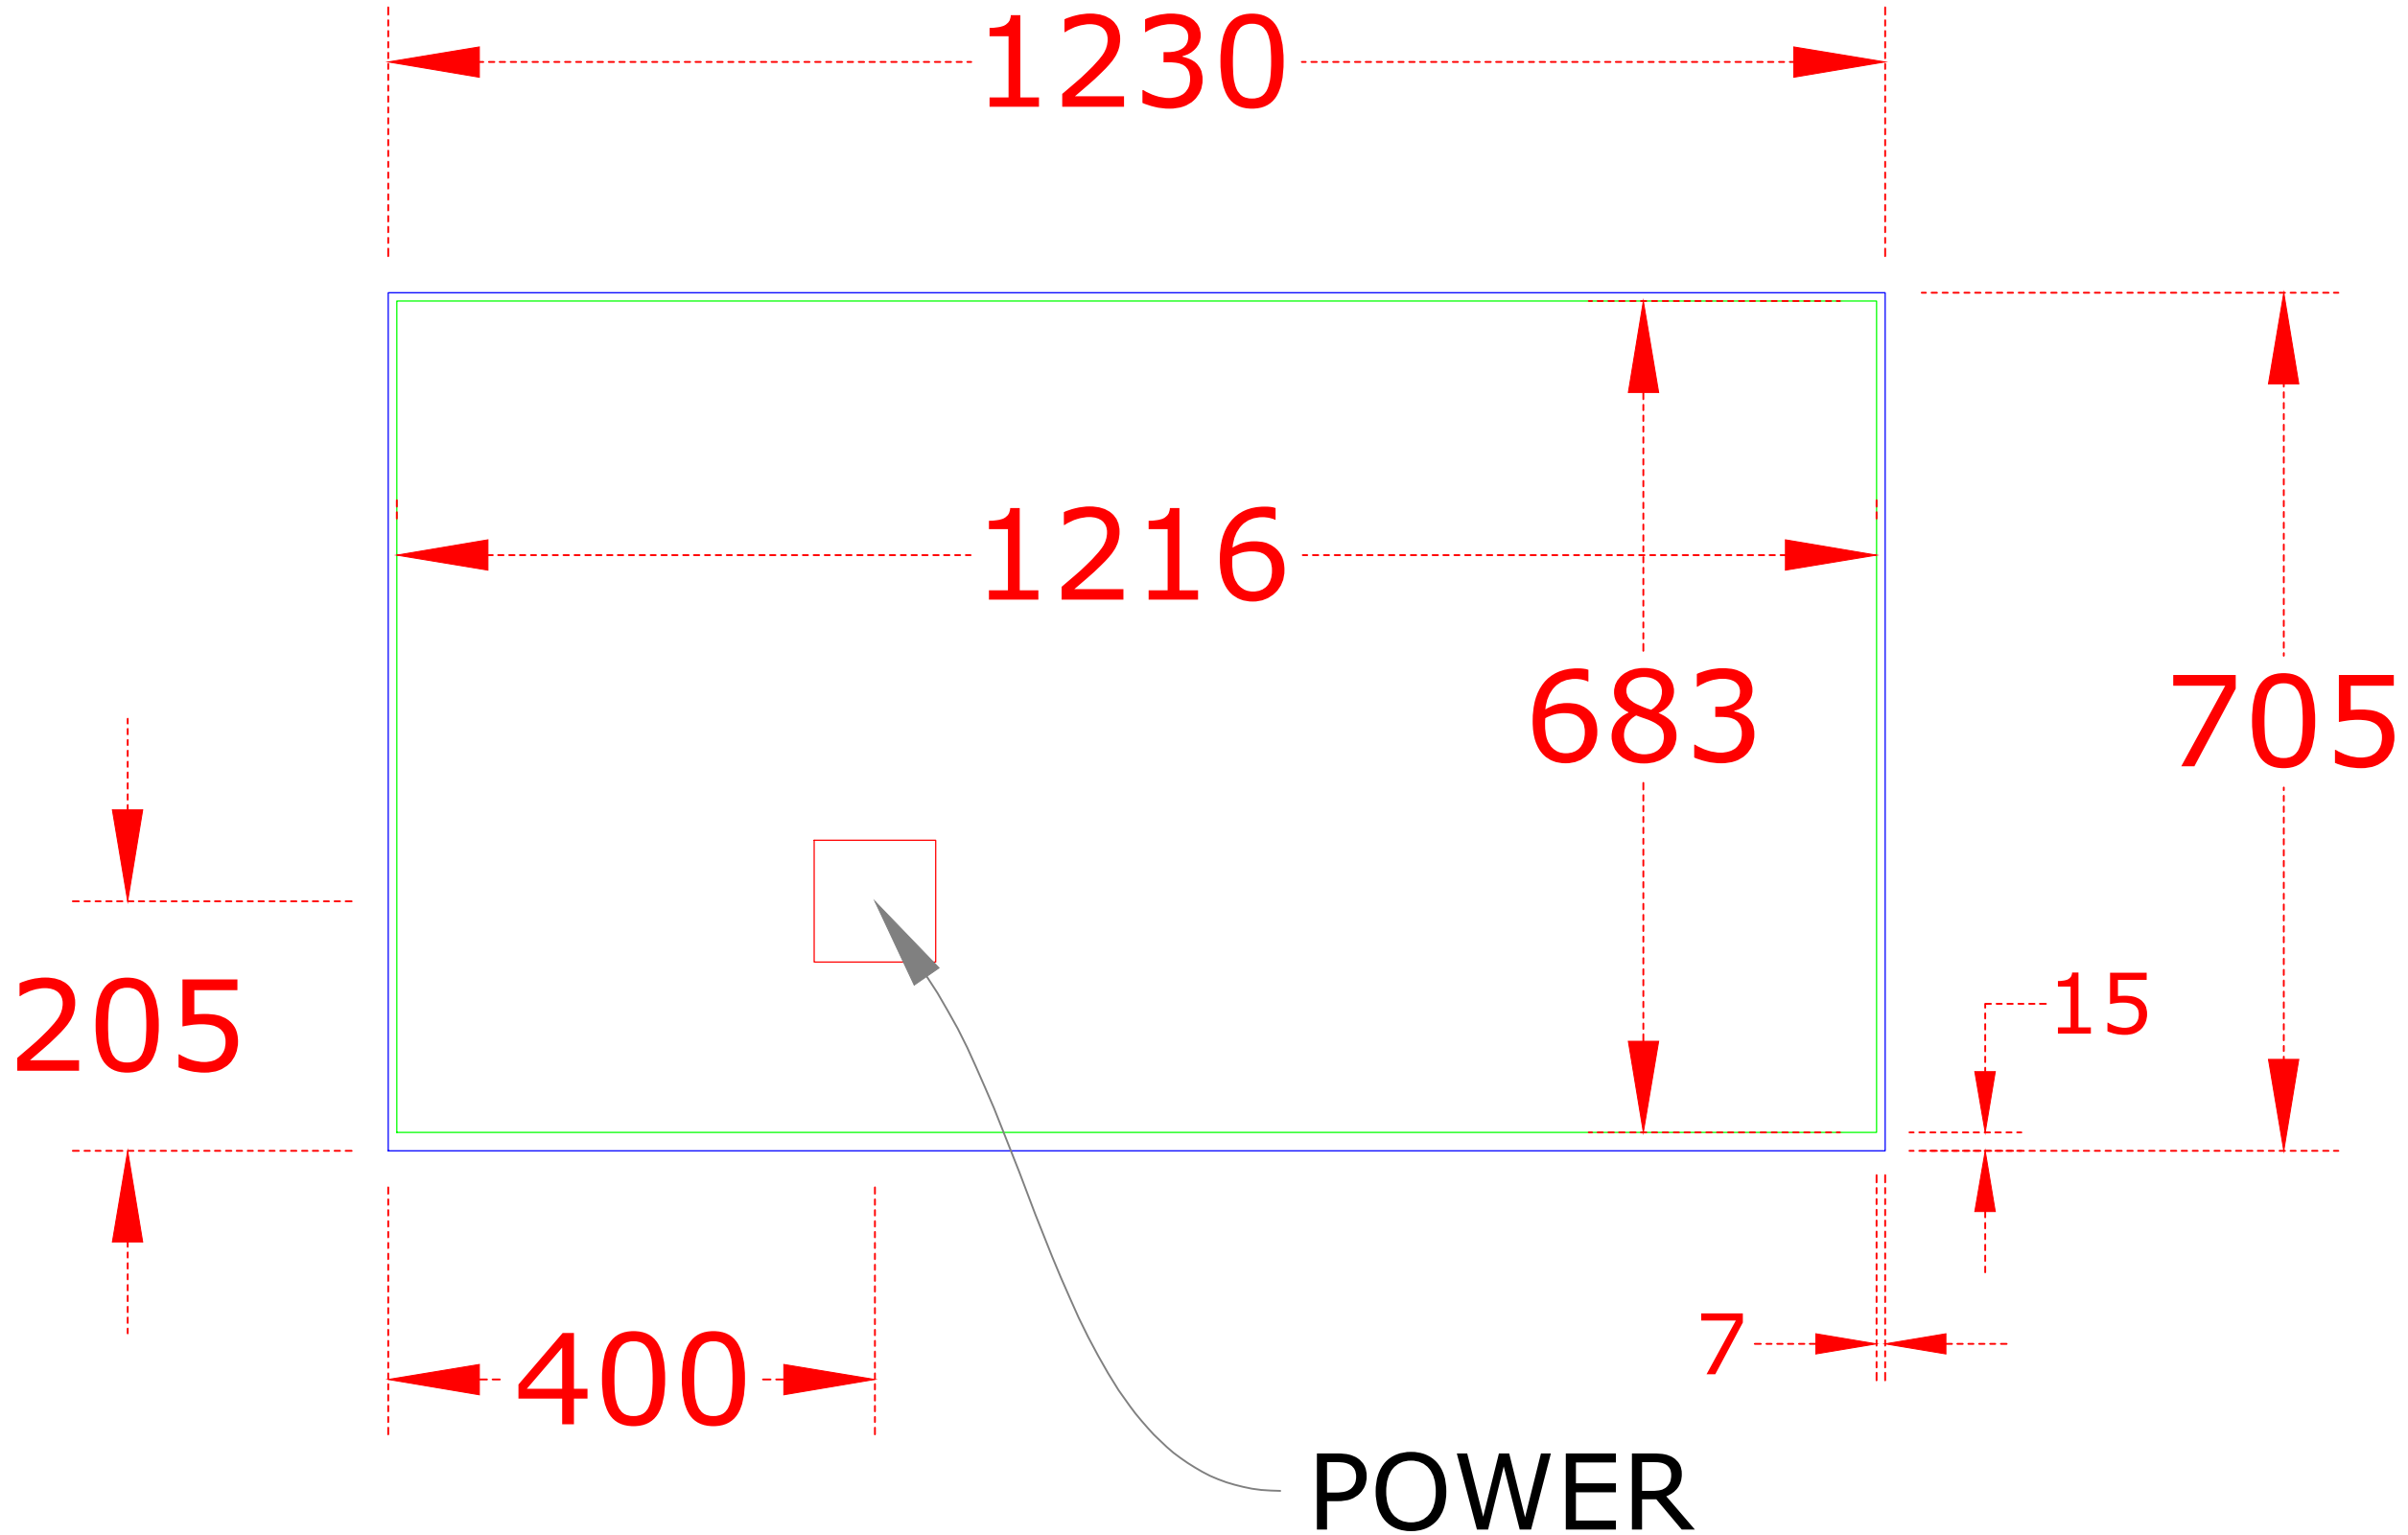

SAMSUNG DB55E 55" LED
 55mm DEEP WITHOUT BRACKETS

Client: S4	Event Title: 40" and 50" Screen Dims	DWG Number: 40" and 5	Drawn by: LS	Plot Date: 1/02/24
Venue: NA	Sheet Title: 55 Inch	Event Date: NA	Scale: NTS	Revision: 01

PLEASE NOTE:
 NO LIABILITY IS ACCEPTED FOR ANY ACTION RESULTING FROM THIS DRAWING, HOWEVER CAUSED. THIS DRAWING REPRESENTS VISUAL CONCEPTS AND CONSTRUCTION SUGGESTIONS ONLY. THE DRAUGHTSPERSON IS UNQUALIFIED TO DETERMINE STRUCTURAL APPROPRIATENESS OF THIS DESIGN AND WILL NOT BE RESPONSIBLE FOR IMPROPER ENGINEERING, CONSTRUCTION, RIGGING, HANDLING OR USE OF THIS SCENERY. ALL DIMENSIONS IN MM UNLESS STATED OTHERWISE | DO NOT SCALE